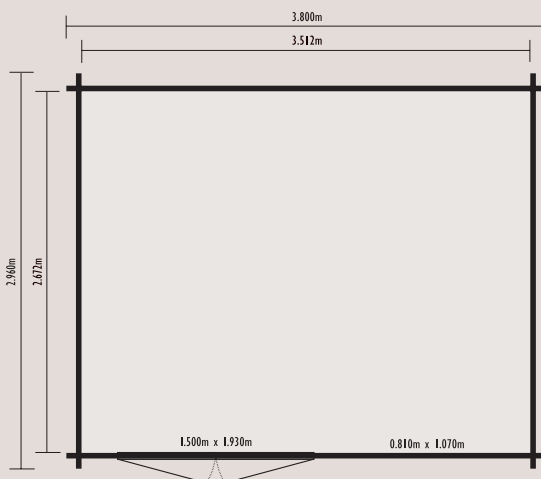

susi

Dimensions	Internal	External (excl. overhangs)
Width	3.512m	3.800m
Depth	2.672m	2.960m
Ridge Height	-	2.720m
Area	9.38m <sup>2</sup>	11.25m <sup>2</sup>

STANDARD FEATURES

-   
**44mm**  
 Log thickness
-   
 Square roof shingle tiles
-   
 Deluxe tilt and turn windows
-   
 Toughened glass double glazing
-   
 Weather-stripped doors and windows